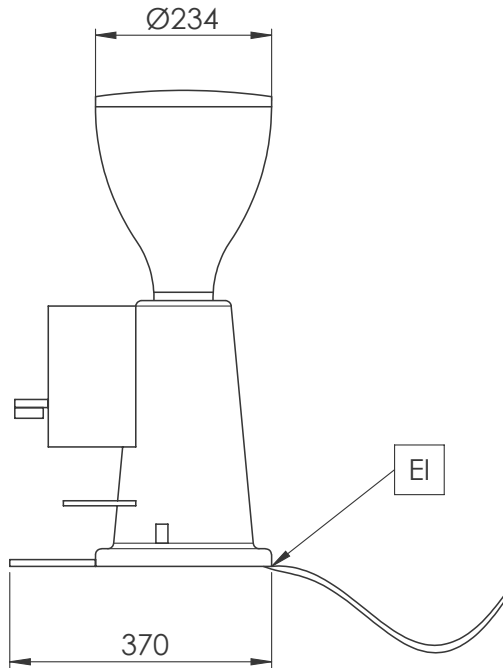

## Coffee System Doser Coffee Grinder, Flat 65 mm

ITEM # \_\_\_\_\_

MODEL # \_\_\_\_\_

NAME # \_\_\_\_\_

SIS # \_\_\_\_\_

AIA # \_\_\_\_\_

602543 (GRND600)

Doser Coffee Grinder, flat,  
65mm

APPROVAL: \_\_\_\_\_

Experience the Excellence  
[www.electroluxprofessional.com](http://www.electroluxprofessional.com)

Side

Front

**Electric**

Supply voltage:	230 V/1N ph/50/60 Hz
Electrical power max:	0.34 kW
Plug type:	CE-SCHUKO

**Key Information:**

Net weight:	13 kg
Shipping weight:	14 kg
Shipping height:	300 mm
Shipping width:	450 mm
Shipping depth:	700 mm
Shipping volume:	0.09 m <sup>3</sup>