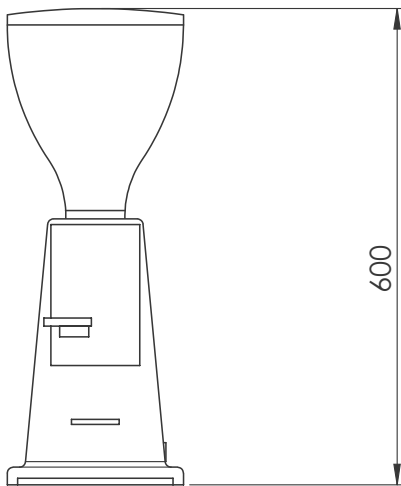

## Coffee System Doser Coffee Grinder, Flat 65 mm

ITEM # \_\_\_\_\_

MODEL # \_\_\_\_\_

NAME # \_\_\_\_\_

SIS # \_\_\_\_\_

AIA # \_\_\_\_\_

602543 (GRND600)

Doser Coffee Grinder, flat,  
65mm

APPROVAL: \_\_\_\_\_

Experience the Excellence  
[www.electroluxprofessional.com](http://www.electroluxprofessional.com)

Side

Front

**Electric**

Supply voltage:	230 V/1N ph/50/60 Hz
Electrical power max:	0.34 kW
Plug type:	CE-SCHUKO

**Key Information:**

Net weight:	13 kg
Shipping weight:	14 kg
Shipping height:	300 mm
Shipping width:	450 mm
Shipping depth:	700 mm
Shipping volume:	0.09 m <sup>3</sup>